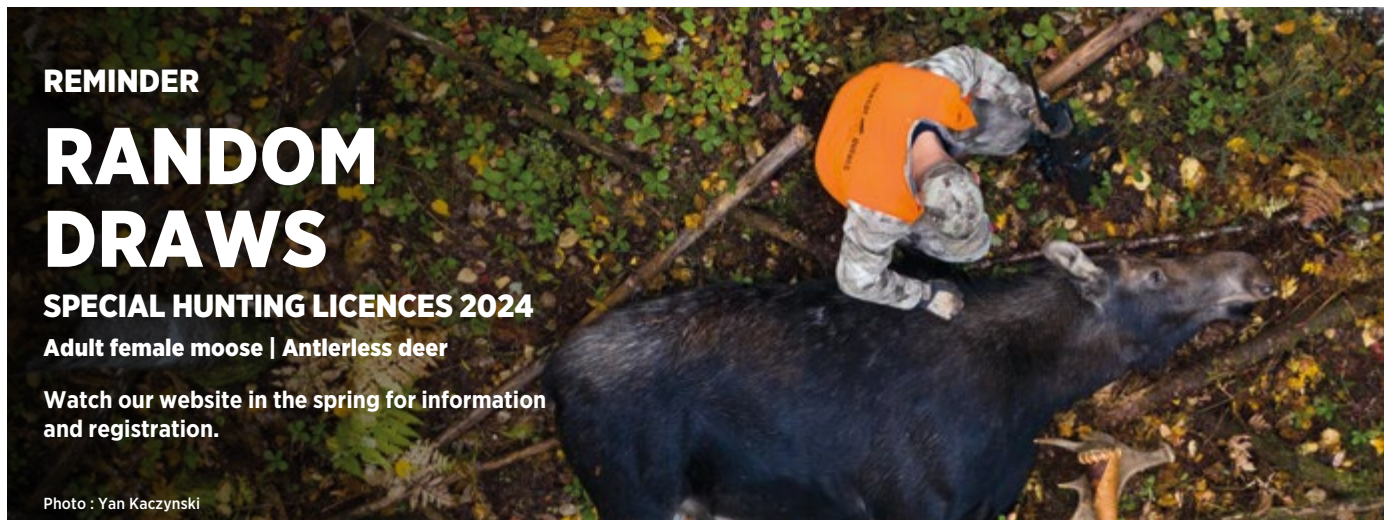

RÉSERVE FAUNIQUE ROUGE-MATAWIN					
Forest operators may carry out work during the hunting period in this wildlife reserve. Members of Indigenous communities engage in traditional hunting and fishing activities in this wildlife reserve.					
HUNTING DEVICE	ACCOMODATIONS	PACKAGES AND LENGTH OF STAY	RATE /GROUP	NUMBER OF GROUPS	REGISTRATION CODE
Rifle	Camping	EP - 3 years lease - single group - 9 days NEW	$6,053	1	ORRM91
	Rustic shelter	EP - single group - 7 days	$3,273	9	ORRM05
	Cabin	EP - single group - Modik cabin - 7 days	$3,466	2	ORRM02
		EP - single group - 7 days	$3,851	12	
		EP Family hunting - 7 days (One adult female moose special licence will be attributed per group.)	$2,888	1	ORRM72
		EP Adventure hunting - single group - Modik cabin - 7 days	$2,773	9	ORRM99
		EP Adventure hunting - single group - 7 days	$3,081	2	

REMINDER

**RANDOM
DRAWS**

SPECIAL HUNTING LICENCES 2024

Adult female moose | Antlerless deer

Watch our website in the spring for information and registration.

Photo : Yan Kaczynski

EP: European plan including accommodations and access fee.
The rates and packages presented do not include taxes and are subject to change without notice.
Consult the hunting plan available on our website for information on the allocation of special adult female moose licences.
sepaq.com/randomdraws | 1-800-665-6527